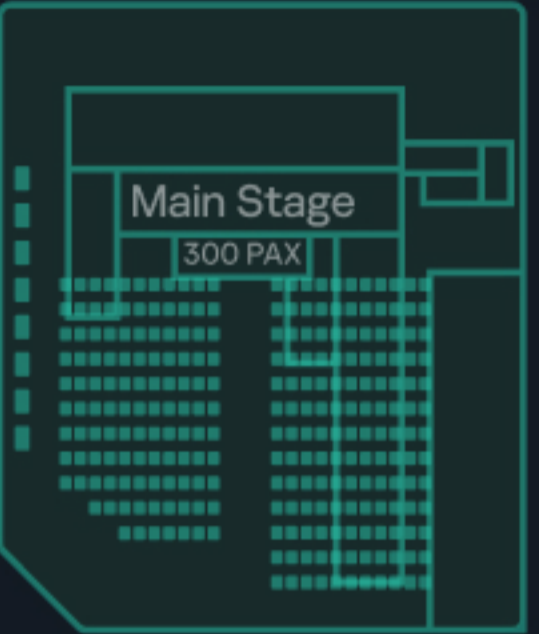

Entrance

Entrance

Entrance

Hall
23

Hall
24

Hall
25

H25-A20

H25-A45

H25-B45

k
H25-B35

H25-B40

Dark stage
60 pax