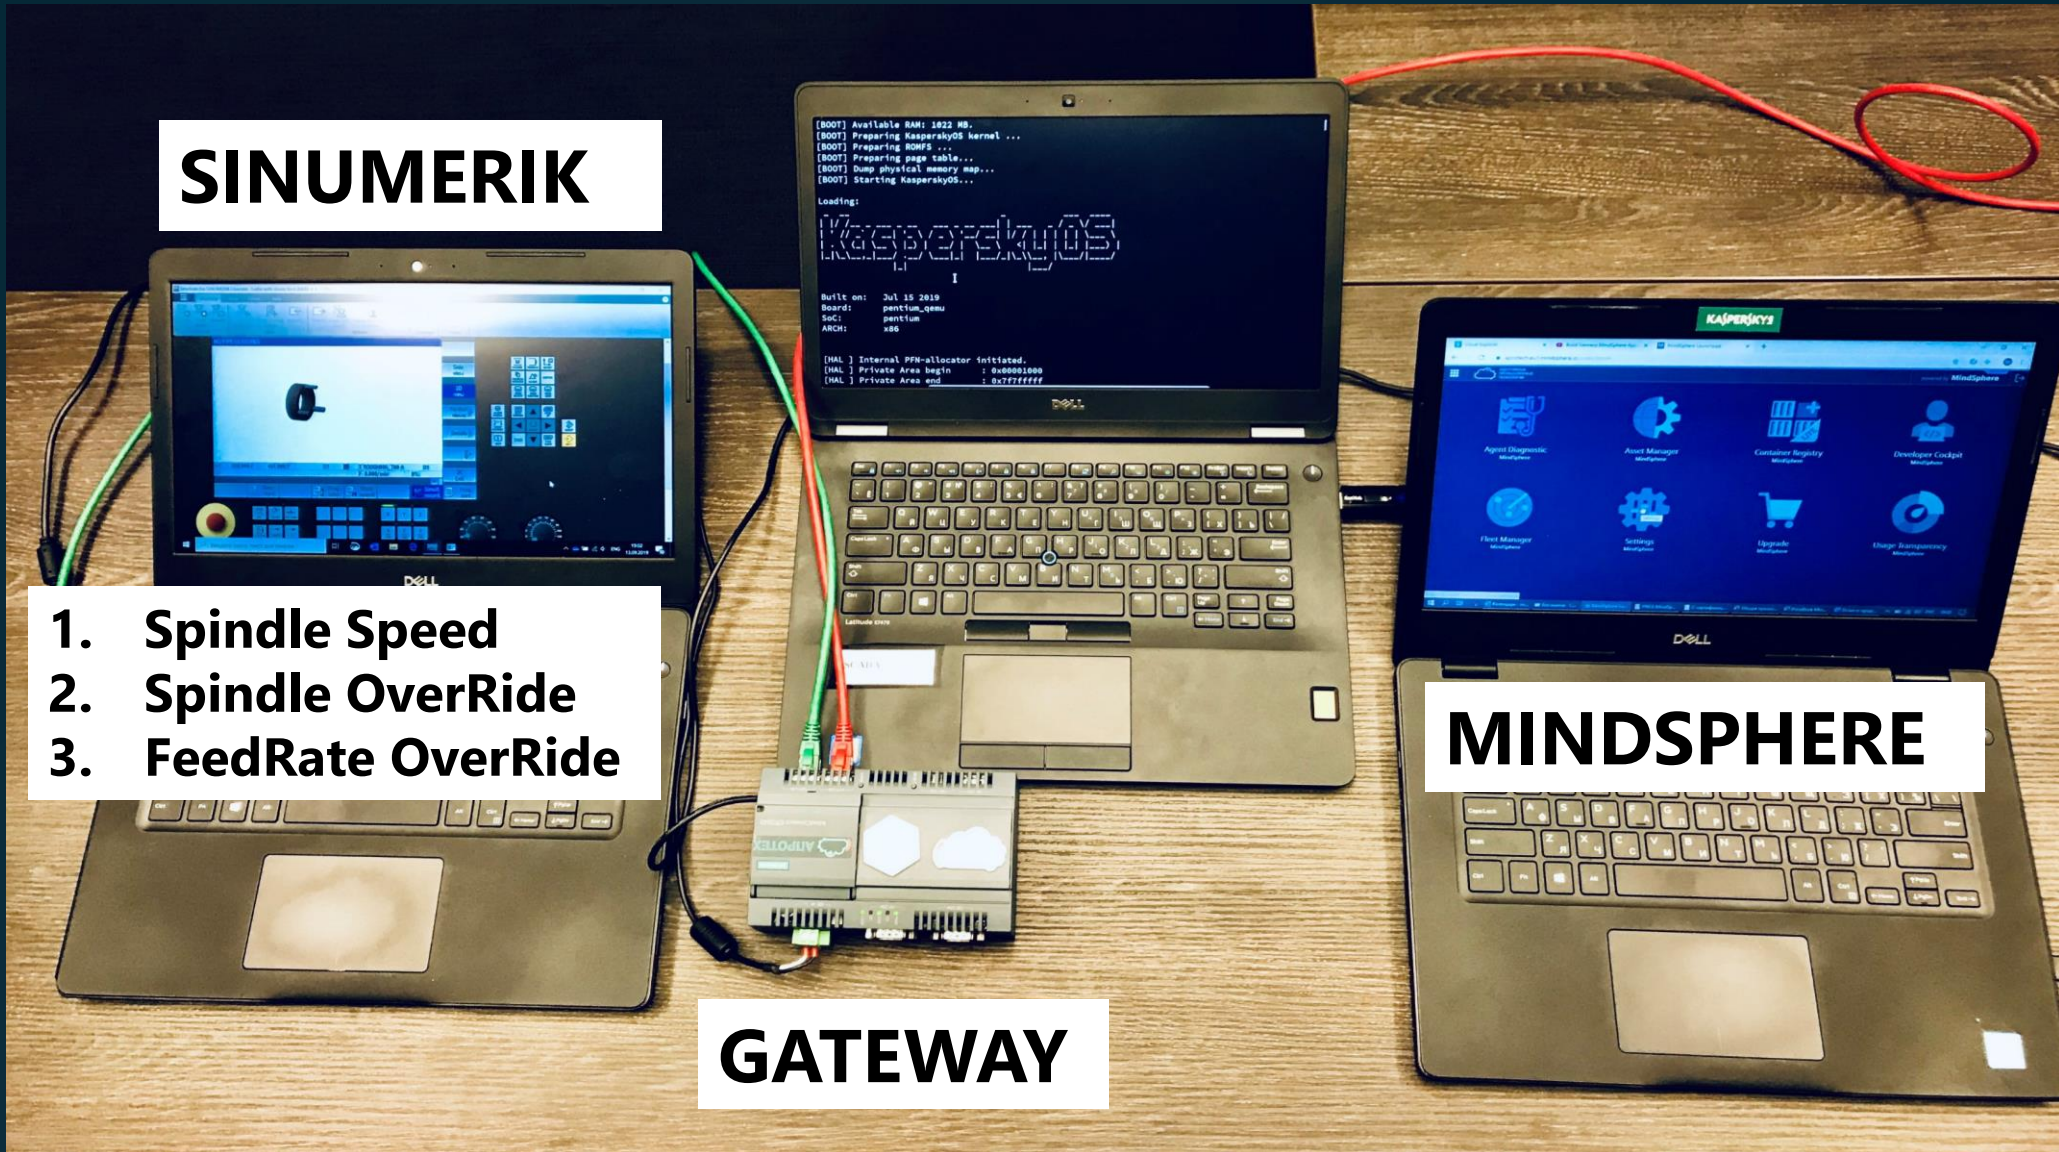

DESCRIPTION

SINUMERIK

1. Spindle Speed
2. Spindle OverRide
3. FeedRate OverRide

GATEWAY

MINDSPHERE