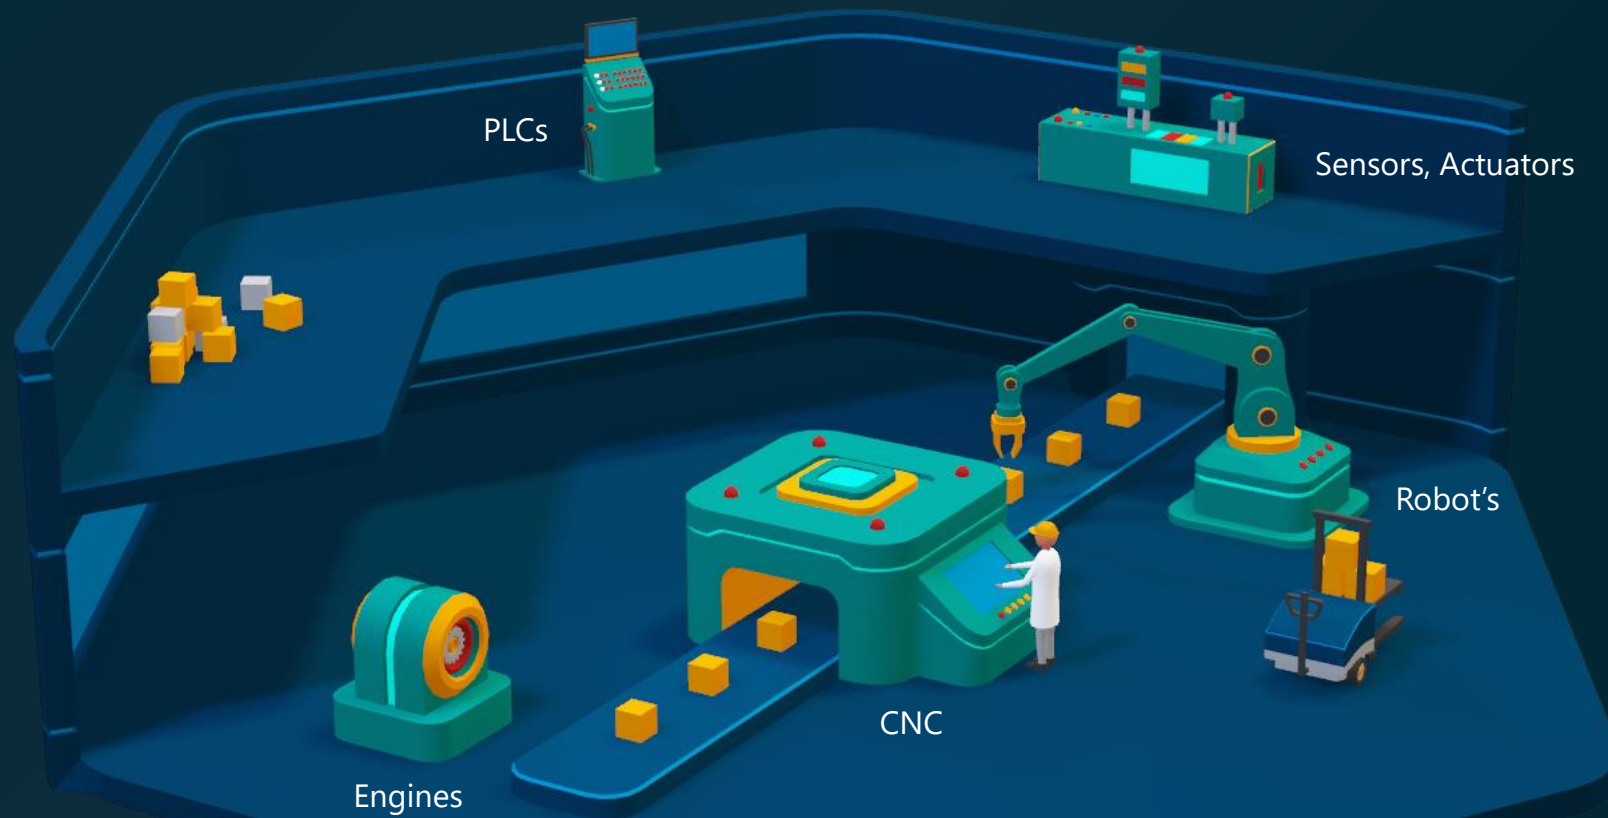

PHYSICAL ASSETS

**Currently, 85% of potential
assets remain unconnected...**
World Economic Forum