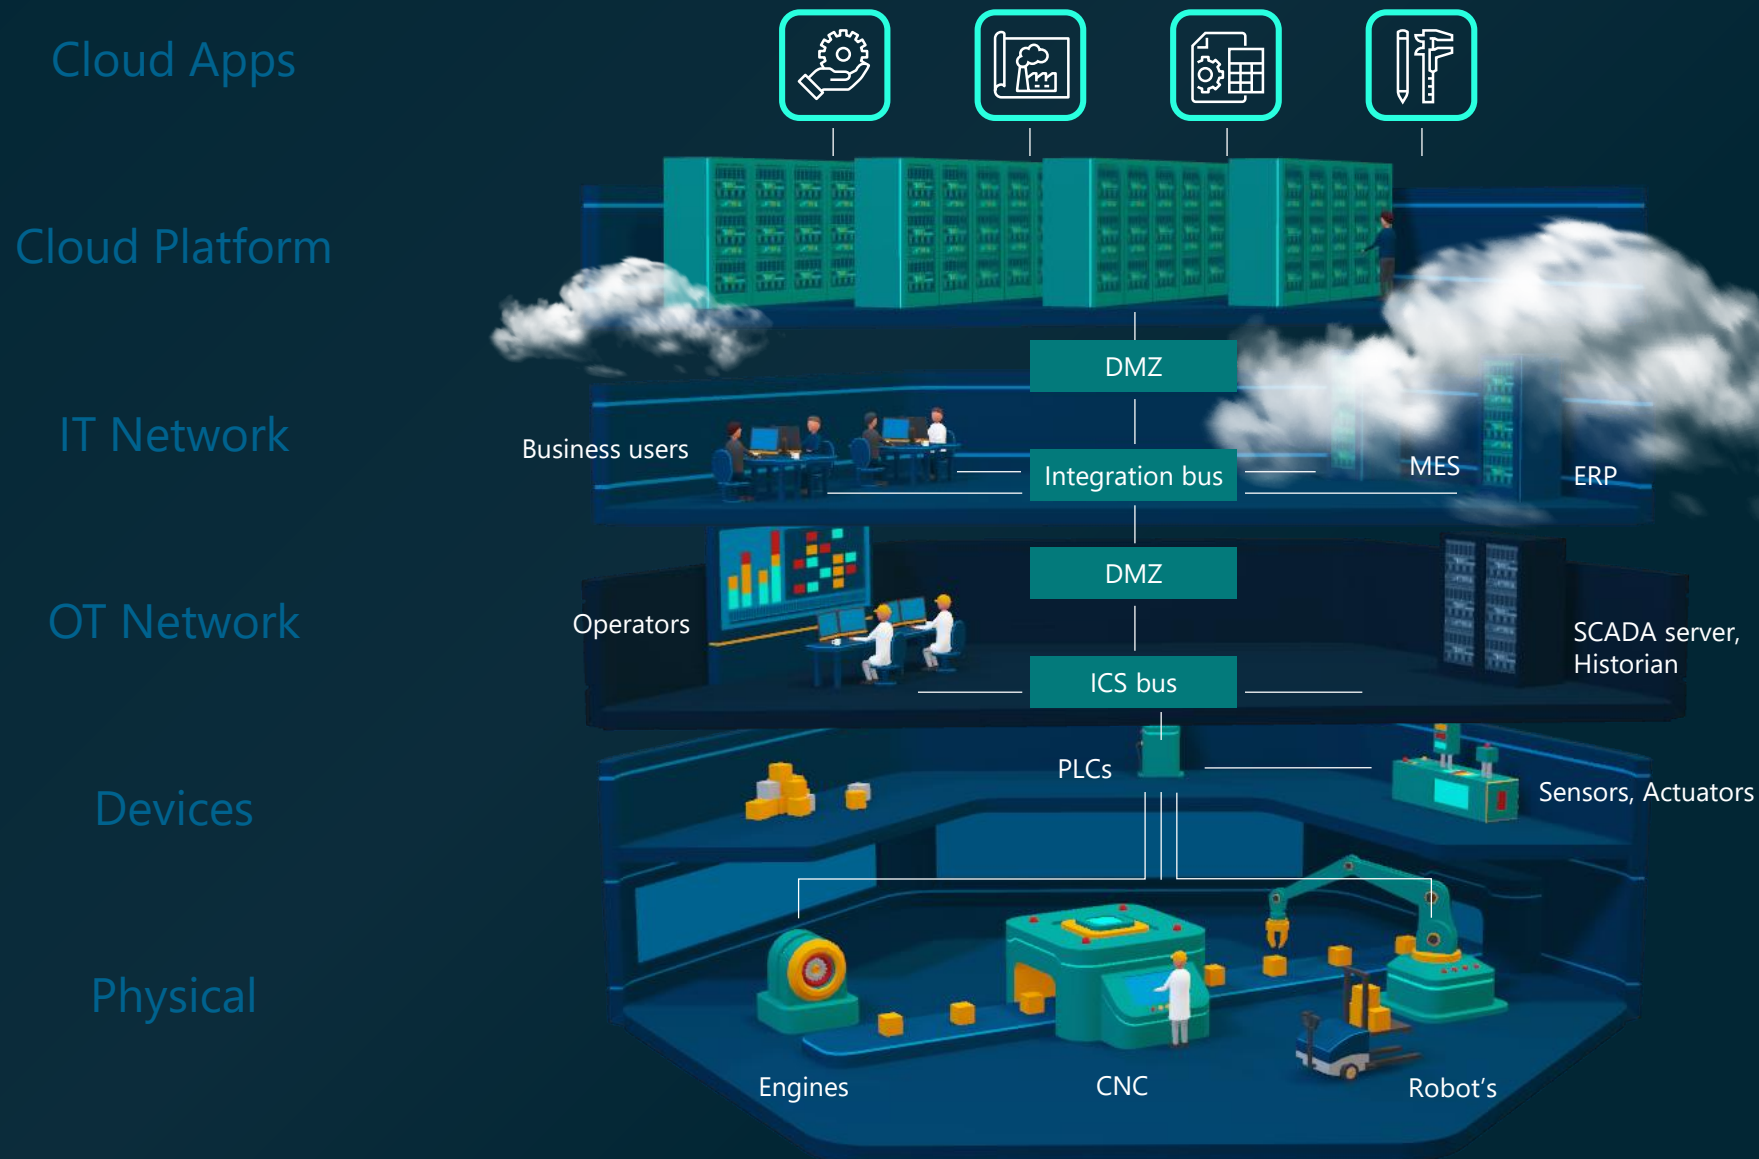

Can you predict pump failure in advance to avoid outage ?

Real time industrial data collection, edge devices for pre-processing, machine learning components and events interpretation model can predict pump failure in advance :

FROM PRODUCT TO VALUE BASED CONTRACT

NEW BUSINESS MODEL EXAMPLE

IN THE PAST

TODAY

Rotation As A Service

KNOW YOUR WEAKNESSES

GW as source
Of attack

Unauthorized
connection

GW cyber
attack

Malware
infection

Assets cyber
Attack (plc, etc.)

"SECURE by DESIGN"

IDS

FireWall

AntiVirus

DeviceControl

IIOT PLATFORM

Silver
Partner

MindSphere

MindSphere — MindSphere is the cloud-based IoT open platform. It connects products, plants, systems, and machines, enabling you to harness the wealth of data being an optimal basement for industrial digital transformation .