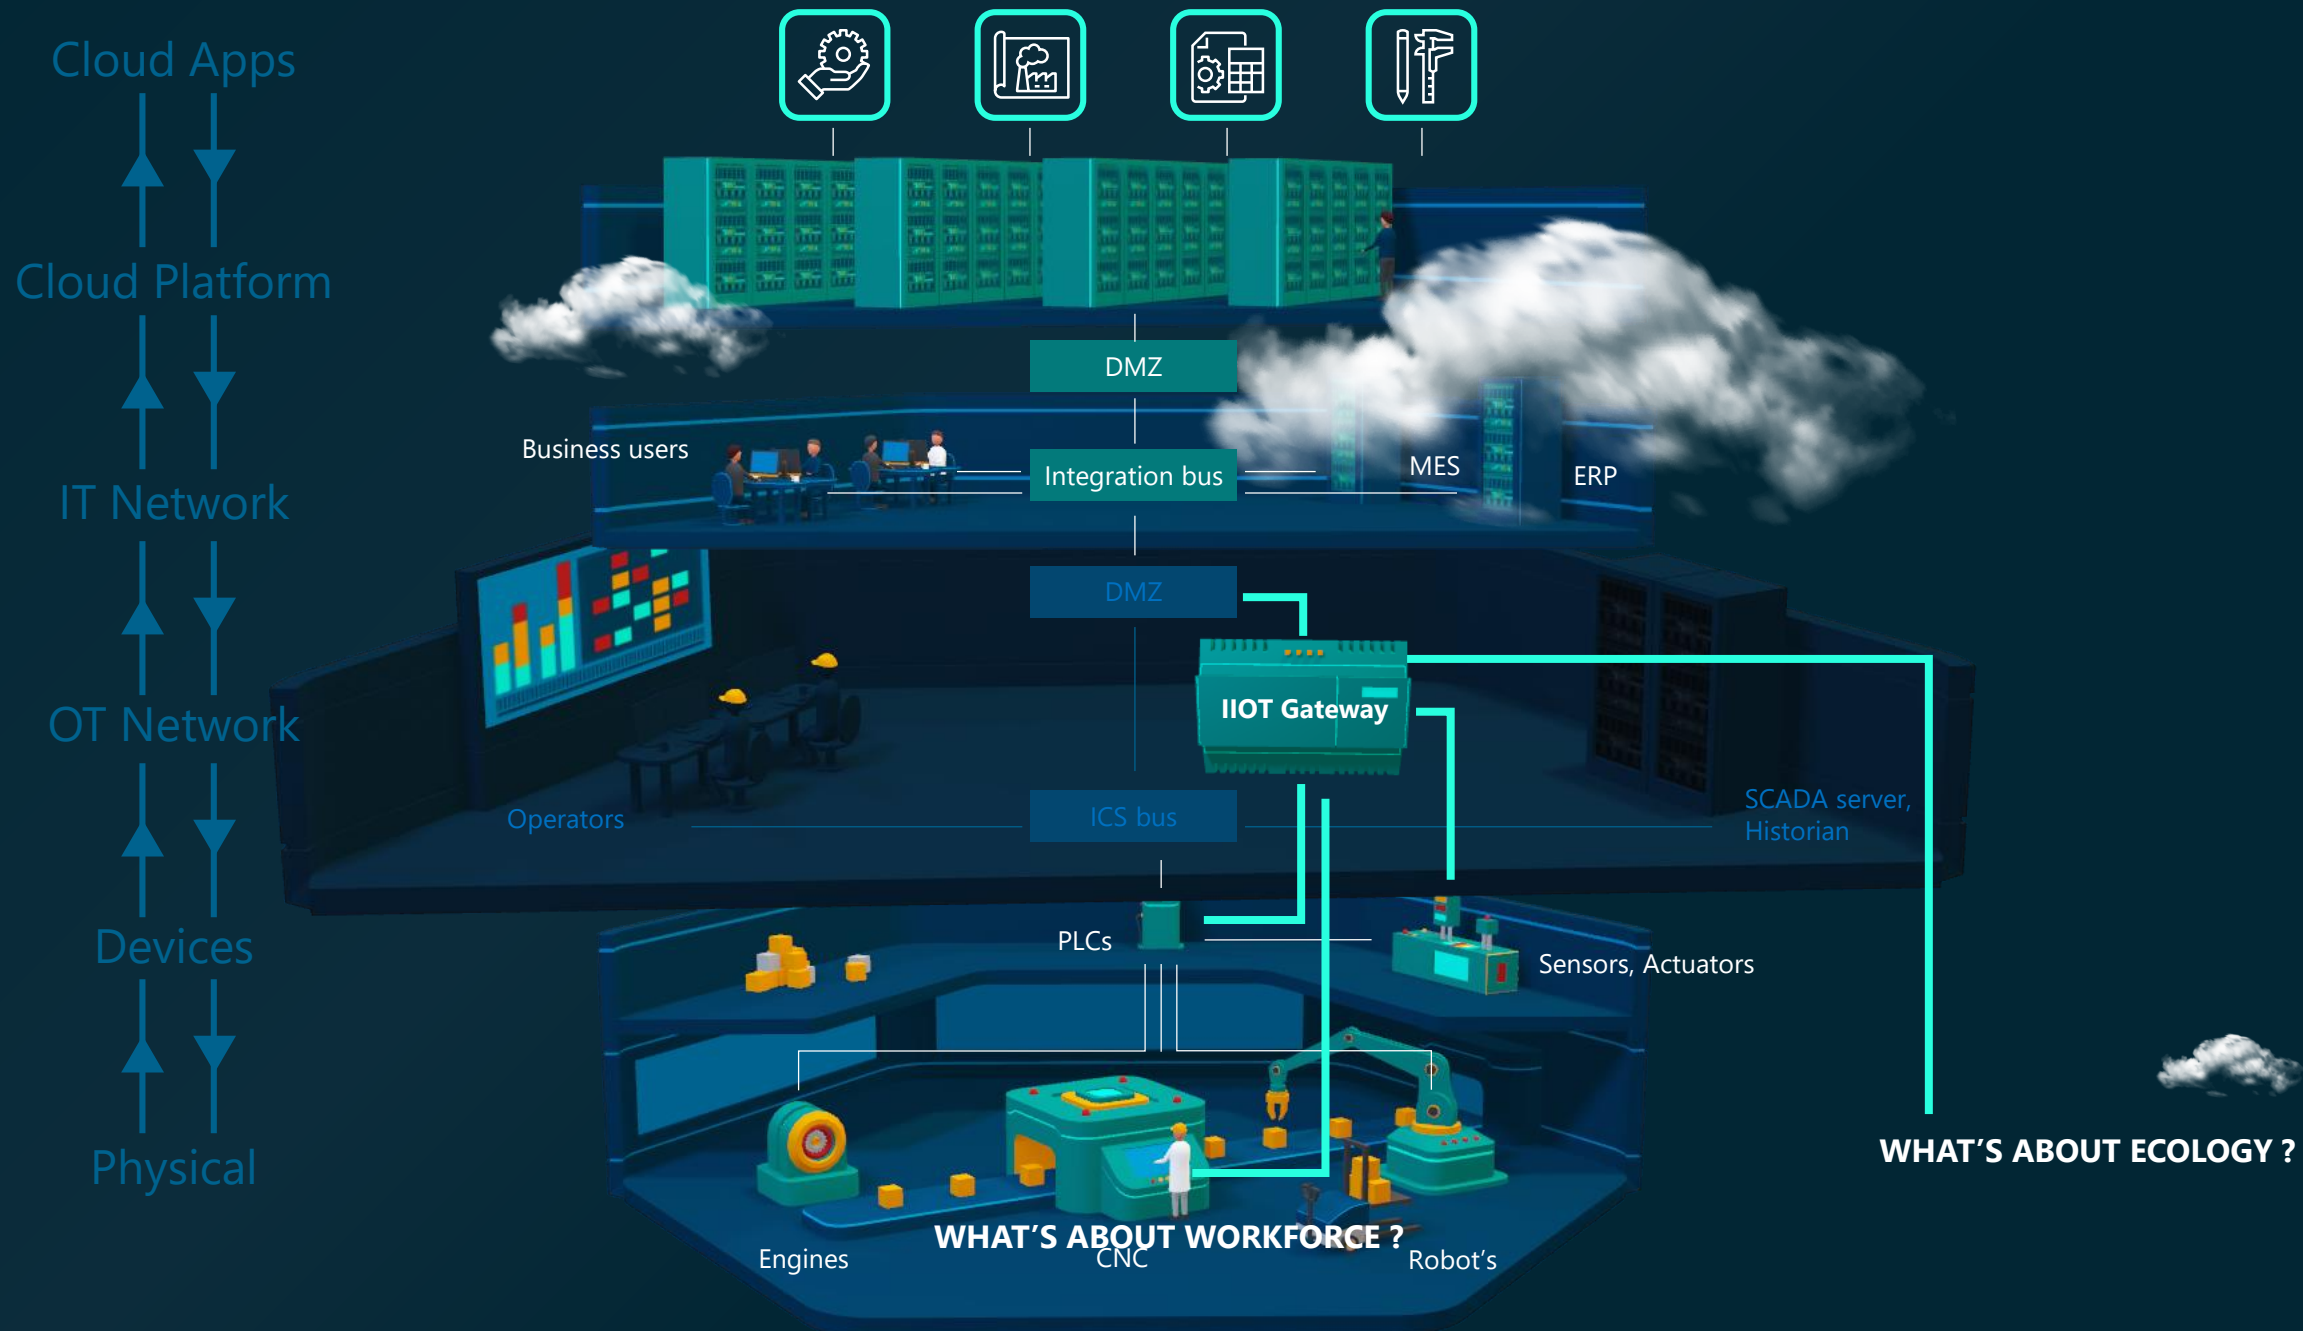

Can you predict pump failure in advance to avoid outage ?

Real time industrial data collection, edge devices for pre-processing, machine learning components and events interpretation model can predict pump failure in advance :

FROM PRODUCT TO VALUE BASED CONTRACT

NEW BUSINESS MODEL EXAMPLE

IN THE PAST

TODAY

Rotation As A Service

KNOW YOUR WEAKNESSES

GW as source
Of attack

Unauthorized
connection

GW cyber
attack

Malware
infection

Assets cyber
Attack (plc, etc.)

"SECURE by DESIGN"

IDS

FireWall

AntiVirus

DeviceControl

IIOT PLATFORM

Silver
Partner

MindSphere

MindSphere — MindSphere is the cloud-based IoT open platform. It connects products, plants, systems, and machines, enabling you to harness the wealth of data being an optimal basement for industrial digital transformation .