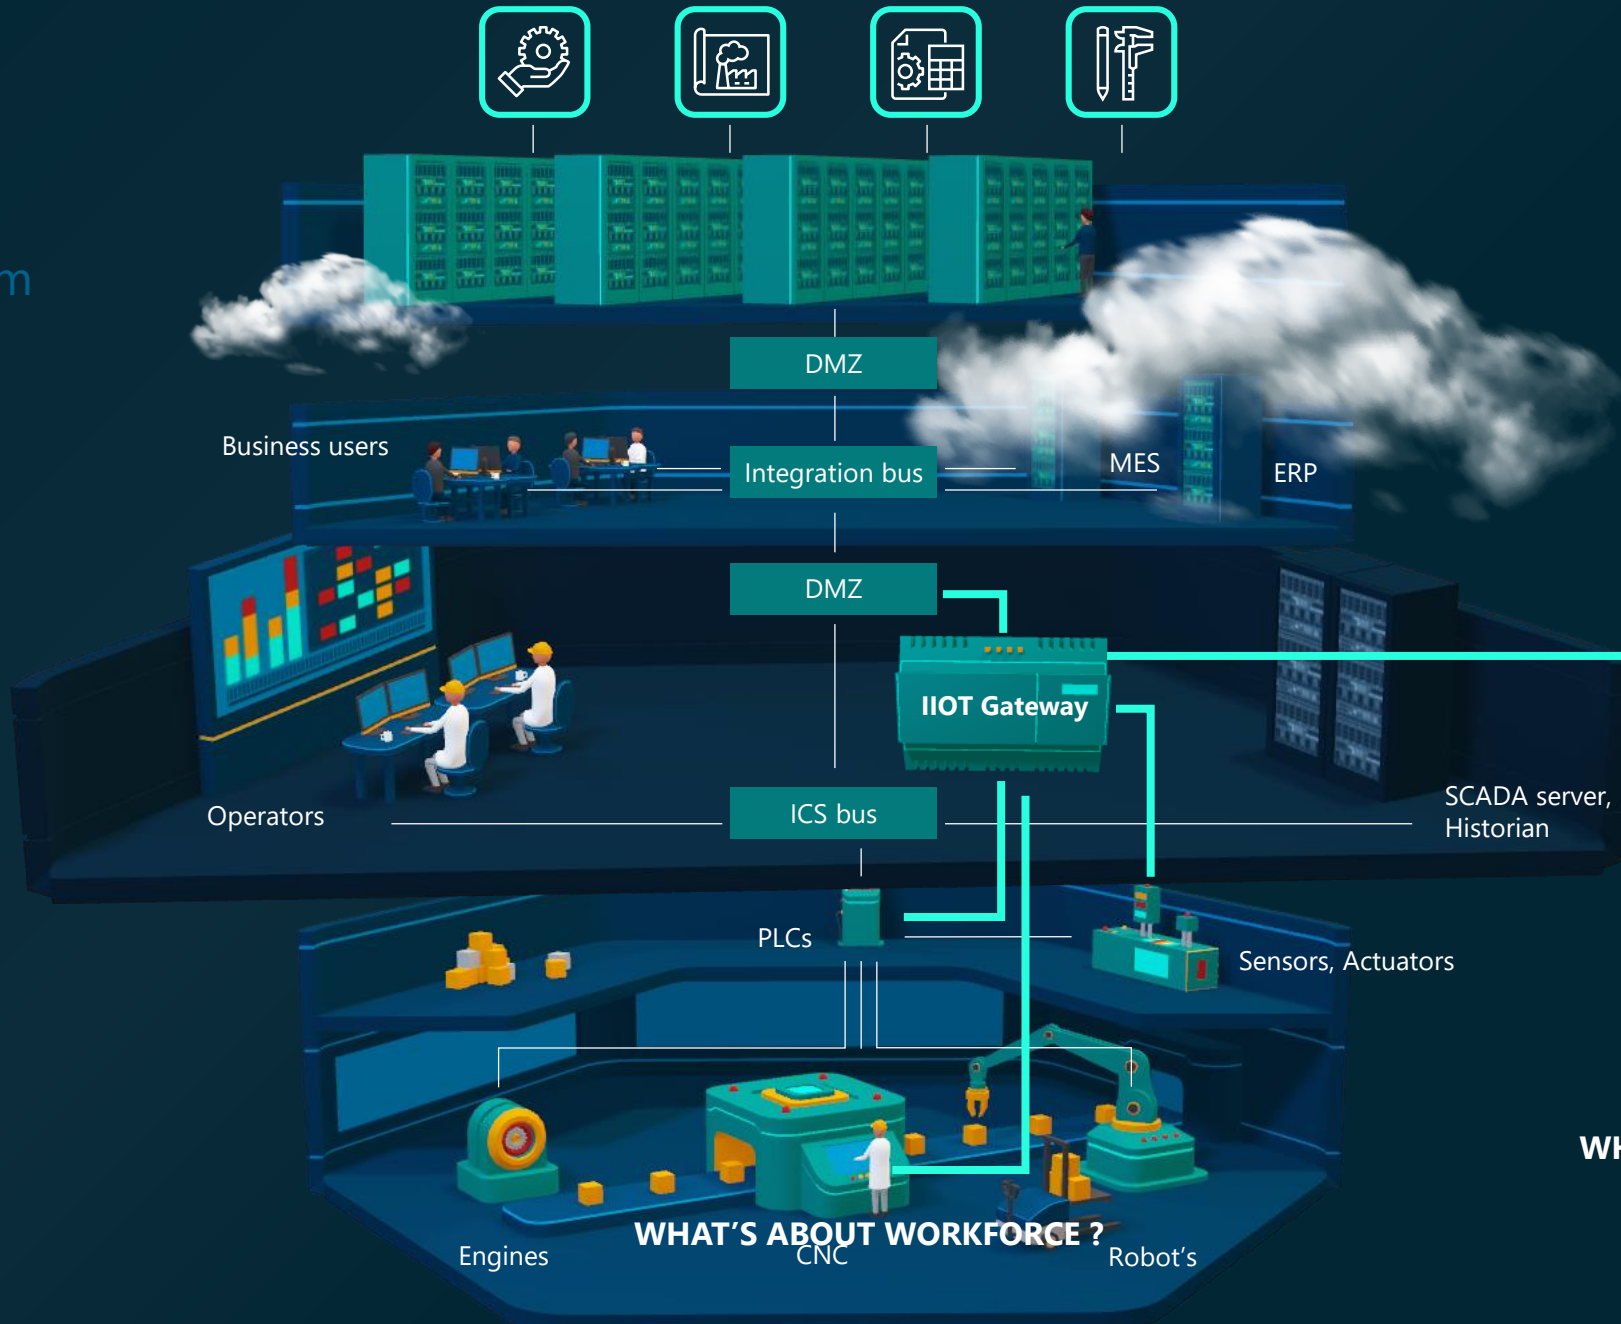

PLEASE WELCOME – CYBER IMMUNITY

OPC UA

MINDSPHERE

IKS 1000 GL

BUILD ON SIEMENS IOT2040 AND KASPERSKY OS

Cloud Apps
Cloud Platform
IT Network
OT Network
Devices
Physical

WHAT'S ABOUT WORKFORCE ?

WHAT'S ABOUT ECOLOGY ?

IIOT PLATFORM

Silver
Partner

MindSphere

MindSphere — MindSphere is the cloud-based IoT open platform. It connects products, plants, systems, and machines, enabling you to harness the wealth of data being an optimal basement for industrial digital transformation .

Devices

Industrial Data

SECURE SERVICES, CONNECTIVITY, AND INTEGRATION

MINDCONNECT INTEGRATION AND IOT EXTENSION

WHAT IS INSIDE

DEMO

HIGH LEVEL GENERAL ARCHITECTURE

Current projects: