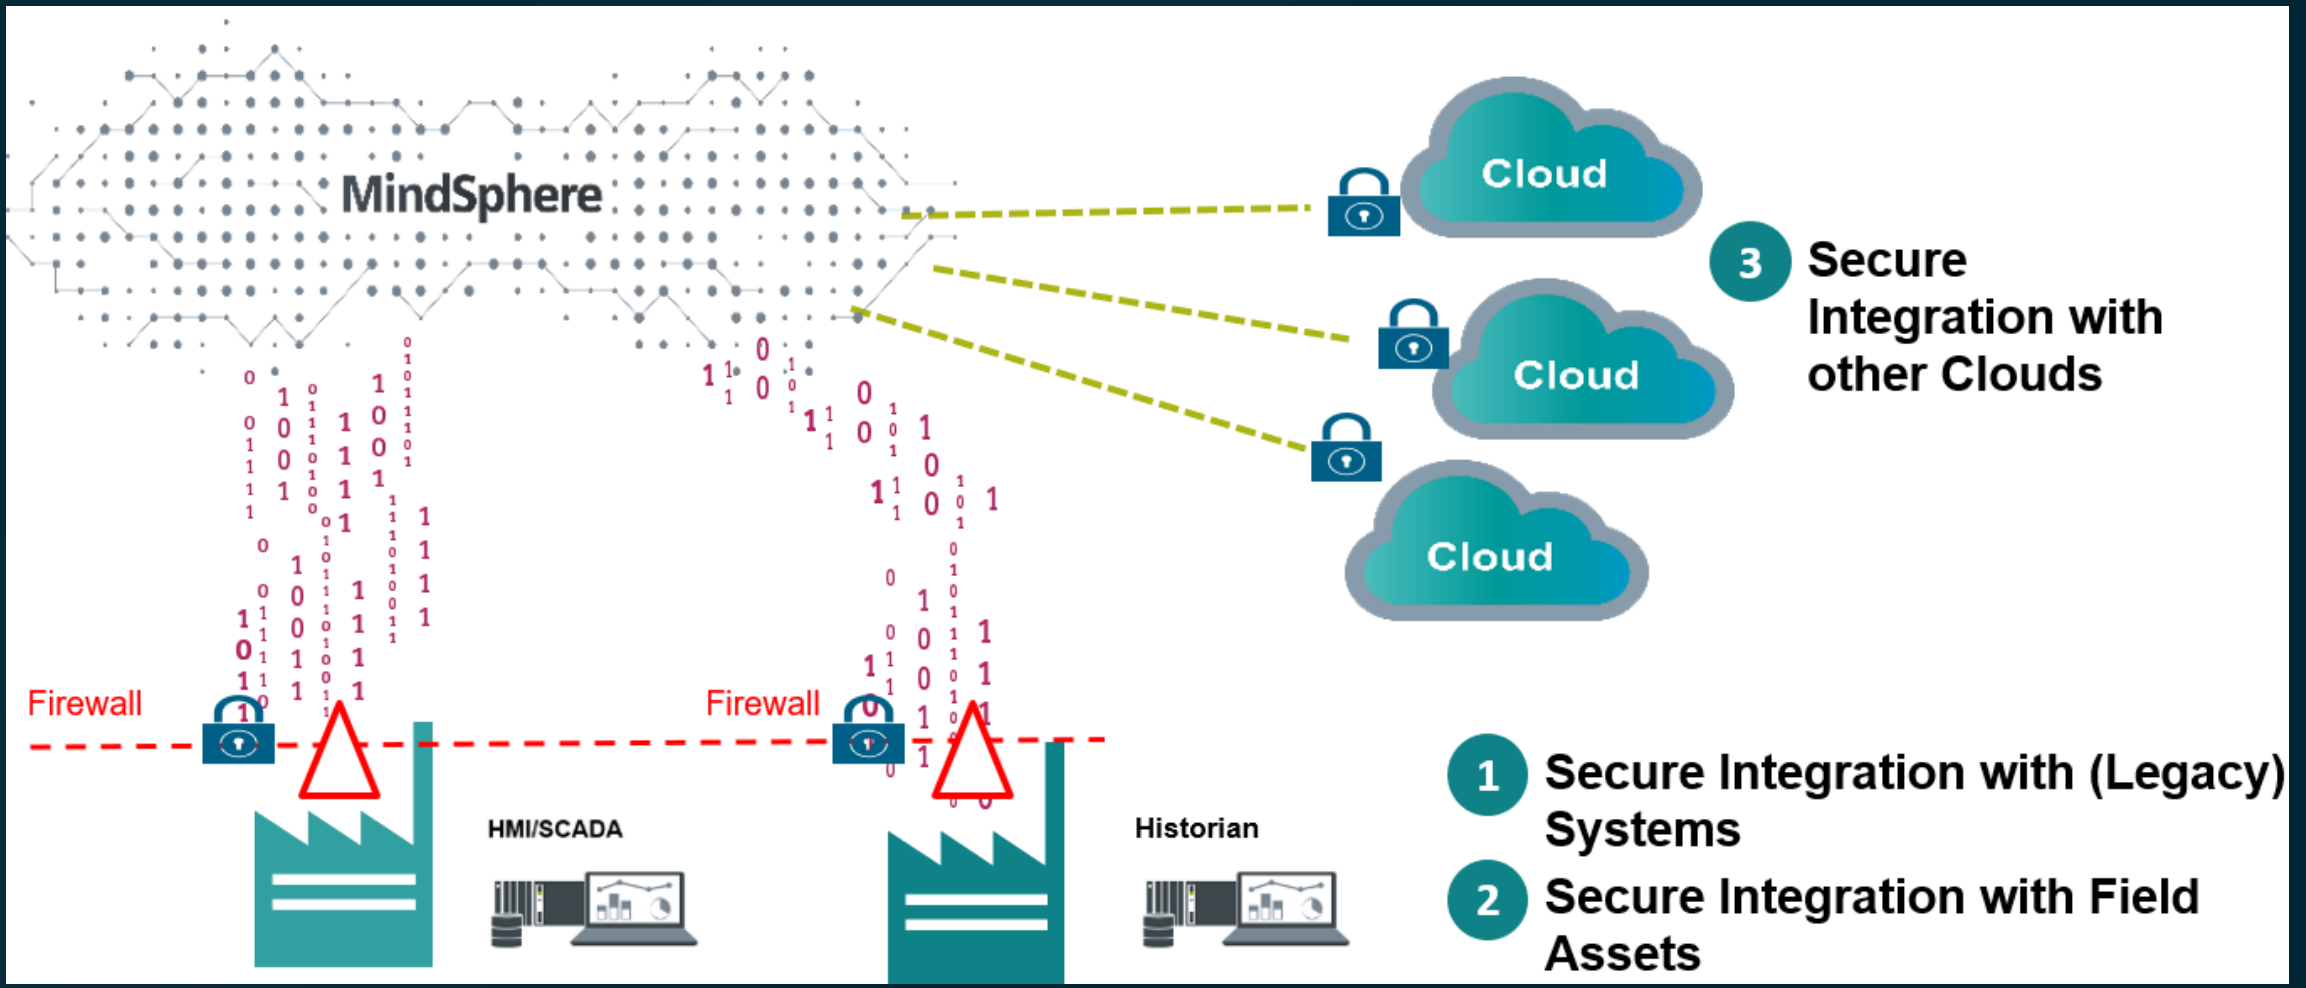

IIOT PLATFORM

Silver
Partner

MindSphere

MindSphere — MindSphere is the cloud-based IoT open platform. It connects products, plants, systems, and machines, enabling you to harness the wealth of data being an optimal basement for industrial digital transformation .

Devices

Industrial Data

SECURE SERVICES, CONNECTIVITY, AND INTEGRATION

MINDCONNECT INTEGRATION AND IOT EXTENSION

WHAT IS INSIDE

DEMO

HIGH LEVEL GENERAL ARCHITECTURE

Current projects: