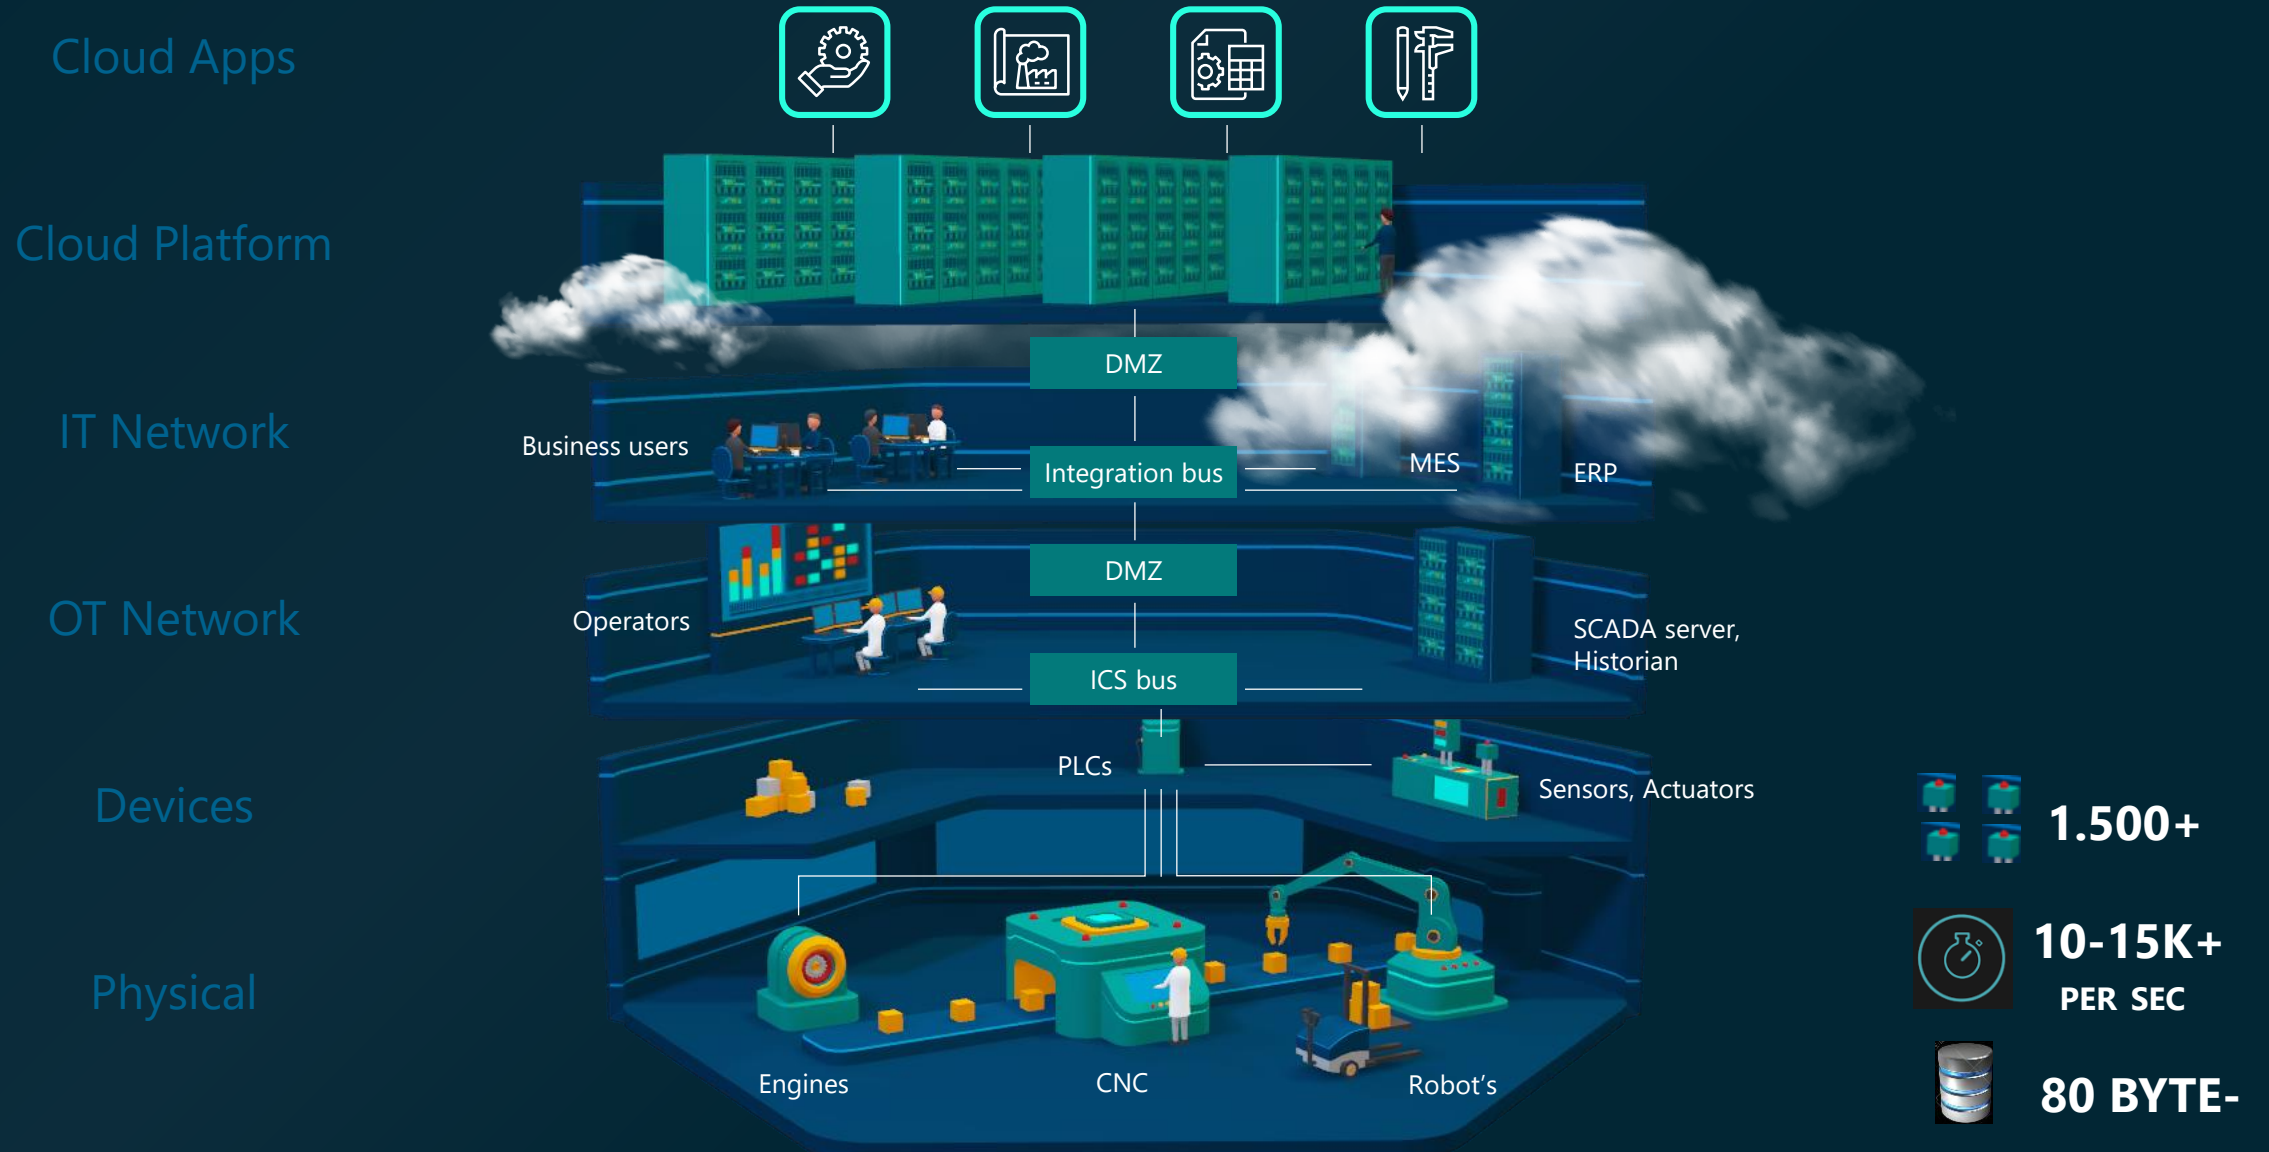

INDUSTRIAL LANDSCAPE TODAY